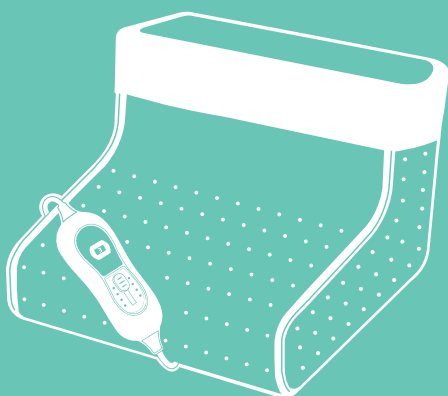

VITALPEAK HP 40

Main advantages of the heated boot HP 40

Made of high quality
soft plush material

3 heating power levels

Controller with backlit
LCD display

Washable inner lining

Removable controller

Safety fuse against
overheating

AC operation

Heated boot HP 40

will help you warm your cold feet on cold and damp days. It is made of a pleasant soft plush material with an inner washable lining. The universal size of the heated shoe is suitable for any size of foot. The heated shoe warms up evenly and quickly, and of course there is an automatic shut-off after 90 minutes of operation, which protects the device from overheating. There are three levels of heating to choose from.

TYPE	Name	heated shoe
	Type	shoe
	Code	HP 40
	Product EAN	8594205620092
ENERGY INFORMATION	Power consumption	100 W
	Voltage	220-240 V ~ 50 HZ
	Number of temperature modes	3
	Power supply	mains
PHYSICAL PROPERTIES	Material	polyester
	Colour	grey
	Length (mm)	300
	Width (mm)	300
	Height (mm)	240
	Weight (g)	830
	Washable/maintenance	inner lining at 30 °C
FUNCTIONS	Remote controller	yes
	Automatic shutoff	after 90 min.
	Display	yes
	Bed preheating	no